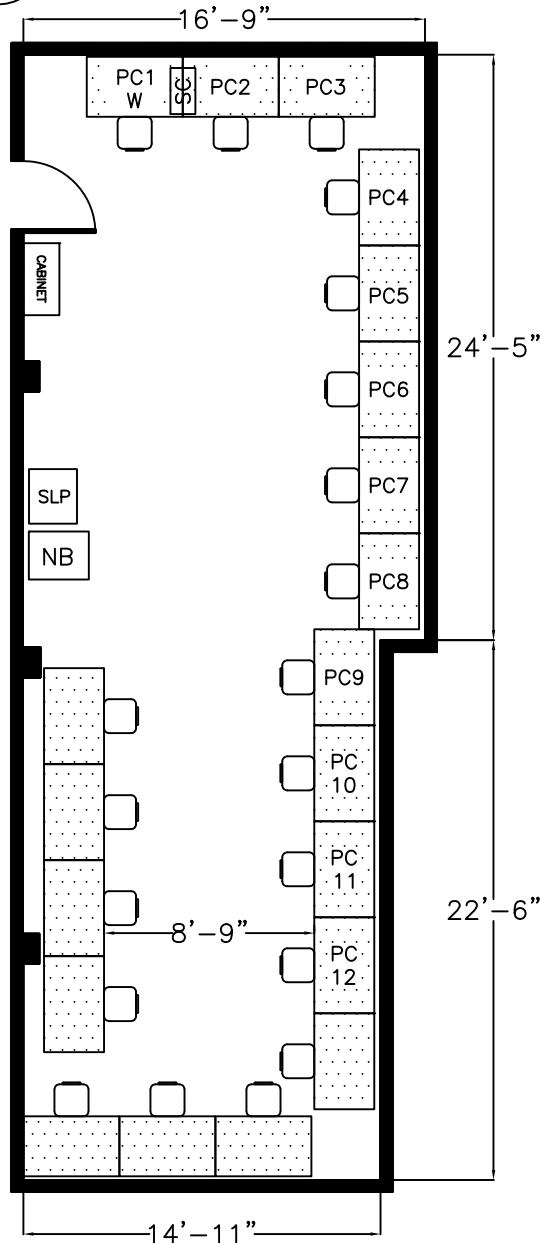

14 ABBOT HALL COMPUTER LAB

LEGEND

- 12 PC PERSONAL COMPUTER
- 1 W WHEELCHAIR ACCESSIBLE STATION
- NB NETWORK BOX
- 20 STACKING CHAIR
- 20 4' X 2'-6" TABLE
- SELF SERVE LASER PRINTER
- SCANNER LOCATED AT PC1

IT SERVICES
MICHIGAN STATE UNIVERSITY
DRAWN BY: AMANDA GALE
DATE: DECEMBER 22, 1999
REVISED BY: BECKY SCHMID
DATE: DECEMBER 12, 2012
SCALE: 1/8" = 1'-0

740 SQUARE FEET