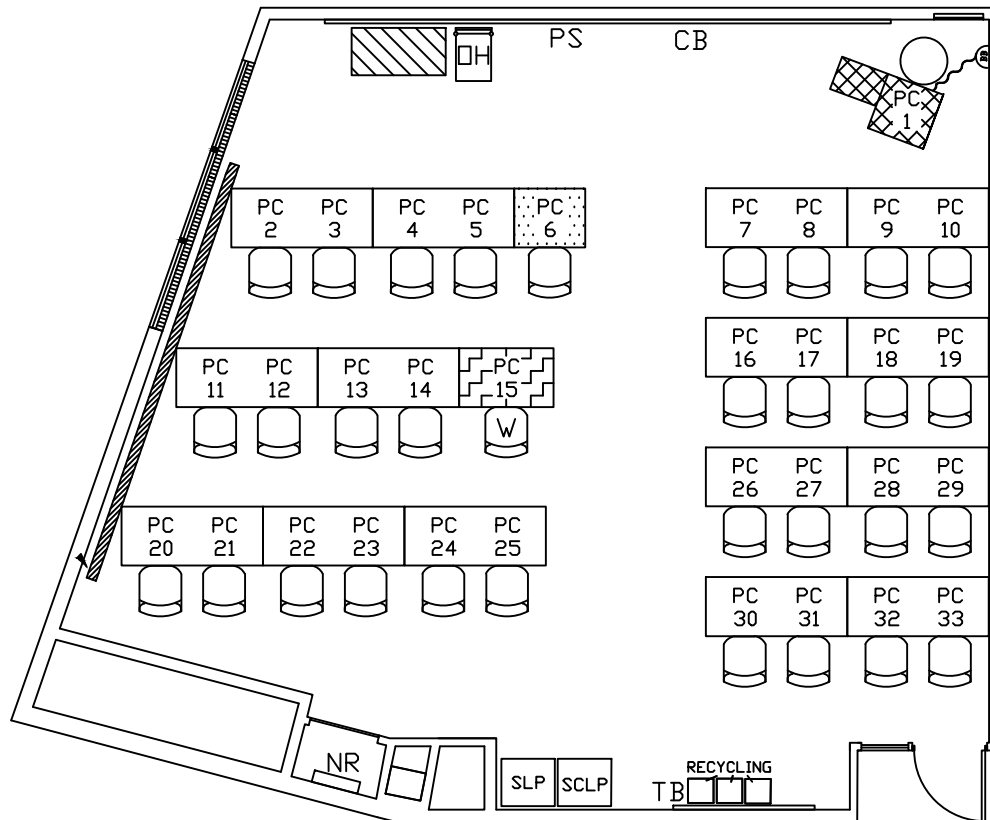

141 AKERS HALL COMPUTER LAB

LEGEND

- 33 PC PERSONAL COMPUTER
- CB 24'x4' CHALKBOARD
- TB 72"x48" TACKBOARD
- 1 W WHEELCHAIR ACCESSIBLE
- PS PROJECTION SCREEN
- OH OVERHEAD PROJECTOR
- 32  UN-UPHOLSTERED ERGONOMIC CHAIR
- 1  3' X 2'-6" TABLE
- 15  6' X 2'-6" TABLE
- 1  4' X 2'-6" POWERED ACCESSIBLE TABLE
- 1  4' X 2' HANDOUT TABLE
-  INSTRUCTOR STATION
-  INSTRUCTOR STOOL
-  SELF-SERVE LASER PRINTER
-  SELF-SERVE COLOR LASER PRINTER
-  HEAT REGISTERS UNDER WINDOWS
- NR NETWORK RACK

IT SERVICES
 MICHIGAN STATE UNIVERSITY
 MEASURED BY: CHRISTIE BUCKHOLTZ
 DATE: DECEMBER 10, 2010
 REVISED BY: YIFEI HE
 DATE: JANUARY 23, 2015
 SCALE: NONE

- * 1,114 SQUARE FEET
- * CEILING MOUNTED DATA PROJECTOR
- * CEILING FANS