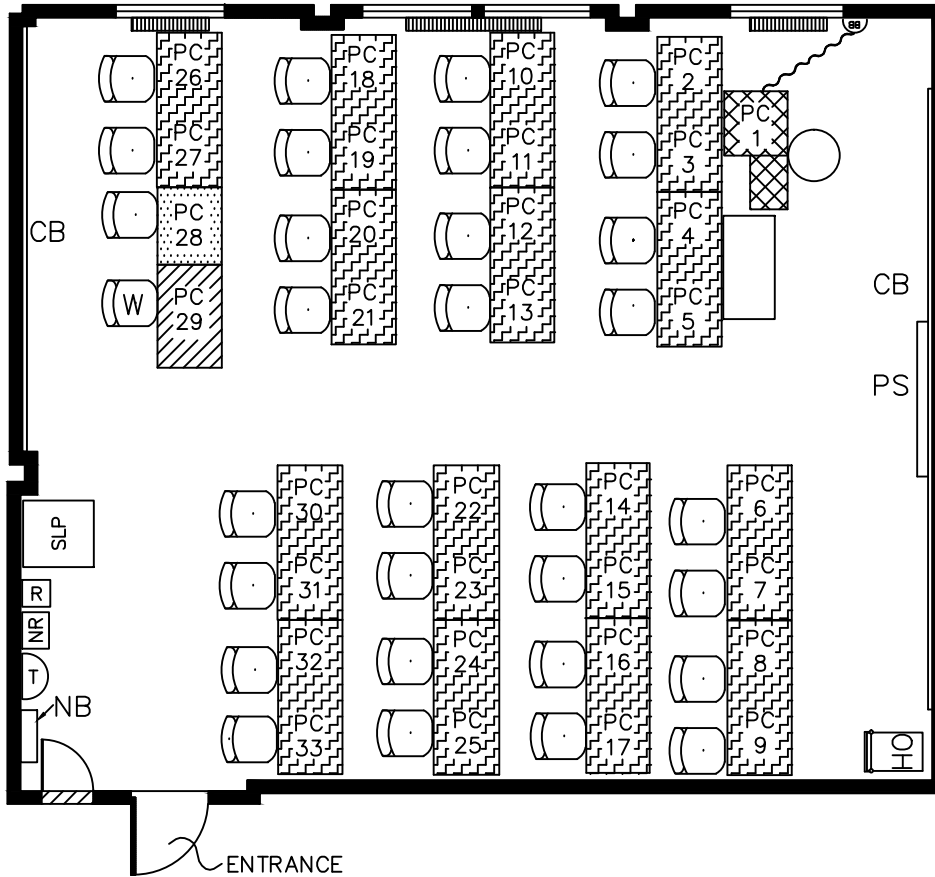

403 COMPUTER CENTER COMPUTER LAB

LEGEND

- 33 PC PERSONAL COMPUTER
- CB CHALK BOARD
- W WHEELCHAIR ACCESSIBLE STATION
- NB NETWORK BOX
- OH OVERHEAD PROJECTOR
- PS PROJECTION SCREEN
- 32 ERGONOMIC CHAIR
- 15 6' X 2'-6" TABLE
- 1 3' X 2'-6" TABLE
- 1 4' X 2'-6" POWERED ACCESSIBLE TABLE
- 1 4' X 2' HANDOUT TABLE
- INSTRUCTOR TECH CART
- INSTRUCTOR STOOL
- REGISTER
- SELF SERVE LASER PRINTER
- TRASH CAN
- RECYCLING
- NEWSPAPER RECYCLING

- * 1,045 SQUARE FEET
- * AIR CONDITIONED
- * CEILING MOUNTED DATA PROJECTOR

IT SERVICES
 MICHIGAN STATE UNIVERSITY
 DRAWN BY: B. REINKENSMAYER
 DATE: DECEMBER 19, 2011
 REVISED BY: J. PAYNE
 DATE: MAY 29, 2014