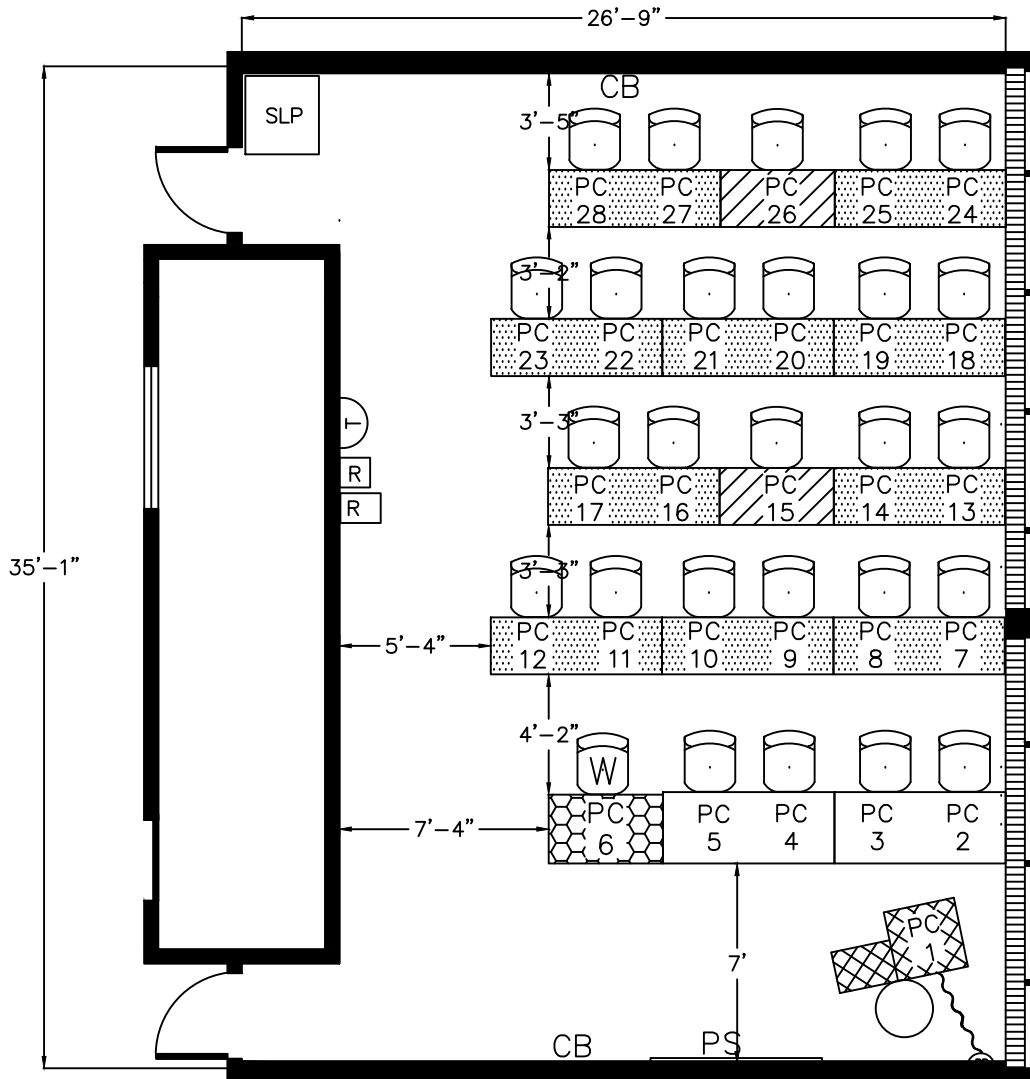

217 BESSEY COMPUTER LAB

LEGEND

- 28 PC PERSONAL COMPUTER
- CB CHALK BOARD
- 1 W WHEELCHAIR ACCESSIBLE
- PS PROJECTION SCREEN
- 27 UN-UPHOLSTERED ERGONOMIC CHAIR
- 10 6' X 2'-0" TABLE
- 2 6' X 2'-6" TABLE
- 2 4' X 2'-0" TABLE
- 4' X 2'-6" POWERED ACCESSIBLE TABLE
- INSTRUCTOR TECH CART
- INSTRUCTOR STOOL
- HEAT REGISTER UNDER WINDOW
- SELF-SERVE LASER PRINTER
- TRASH CAN
- RECYCLING

IT SERVICES
 MICHIGAN STATE UNIVERSITY
 MEASURED BY: BRITNEY REINKENSMAYER
 DATE: JANUARY 7, 2011
 REVISED BY: JAMIE PAYNE
 DATE: MAY 29, 2014
 SCALE: NONE

- * 870 SQUARE FEET
- * AIR CONDITIONED
- * CEILING MOUNTED DATA PROJECTOR