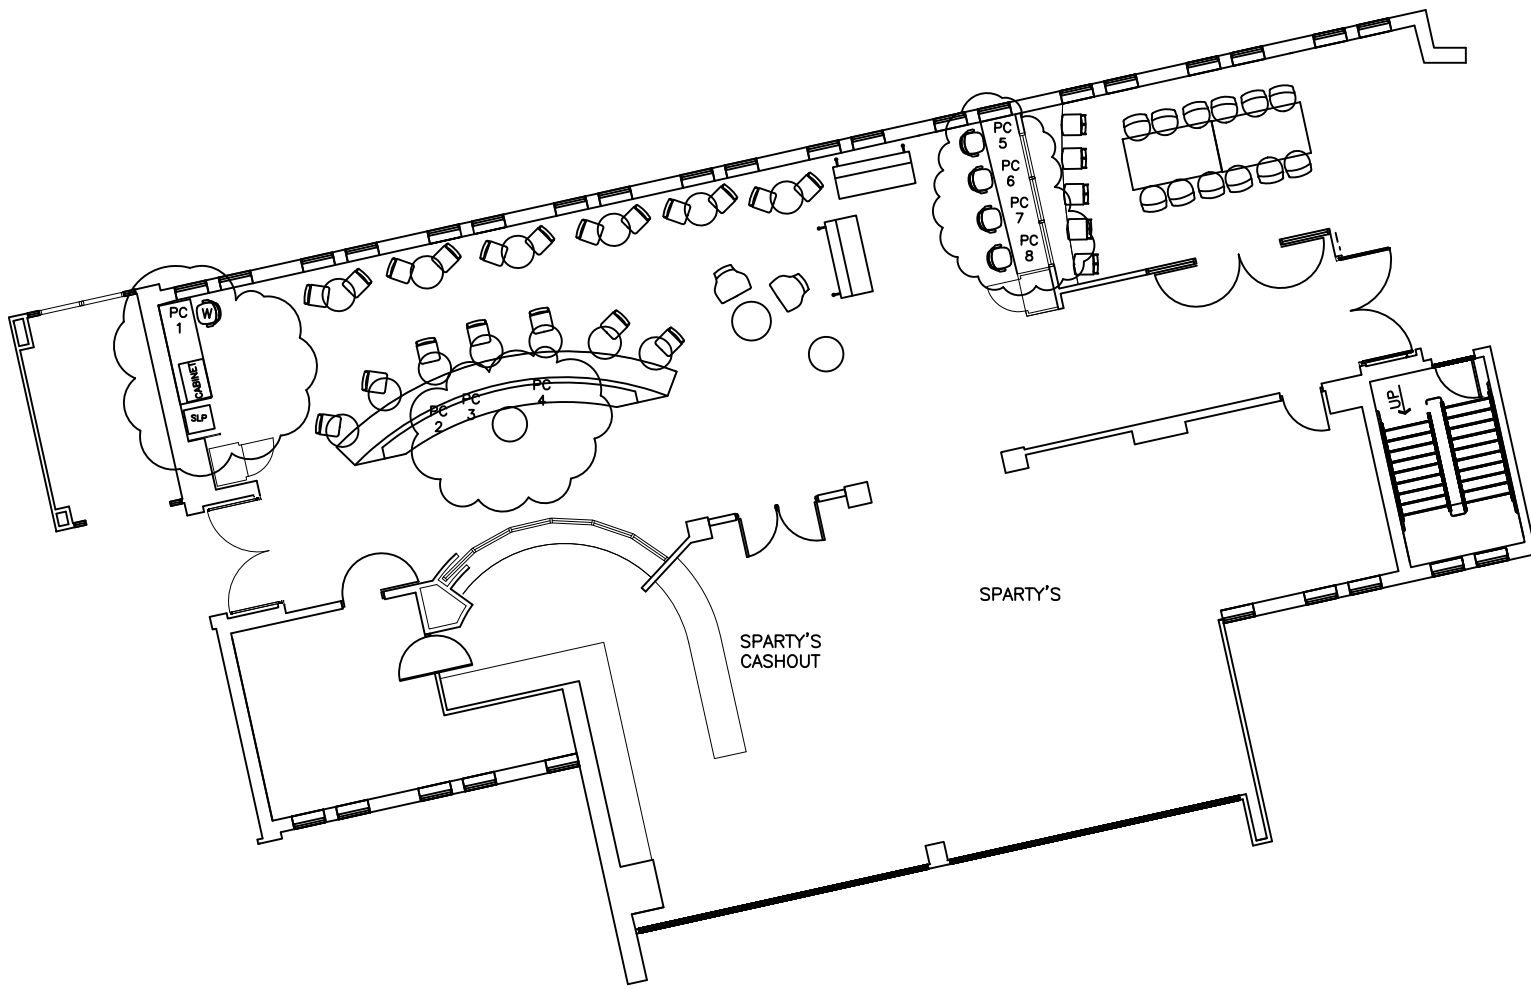

Ⓜ HOLDEN ENGAGEMENT CENTER

LEGEND

- 8 PC PERSONAL COMPUTER
- 4 ○ UN-UPHOLSTERED ERGONOMIC CHAIR
- W WHEELCHAIR ACCESSIBLE
- SLP SELF SERVE LASER PRINTER
- CABINET PAPER CABINET

ACADEMIC TECHNOLOGY SERVICES
 MICHIGAN STATE UNIVERSITY
 DRAWN BY: BRITNEY REINKENSMAYER
 DATE: AUGUST 22, 2011
 REVISED BY: BRITNEY REINKENSMAYER
 DATE: SEPTEMBER 15, 2011
 SCALE: NOT TO SCALE