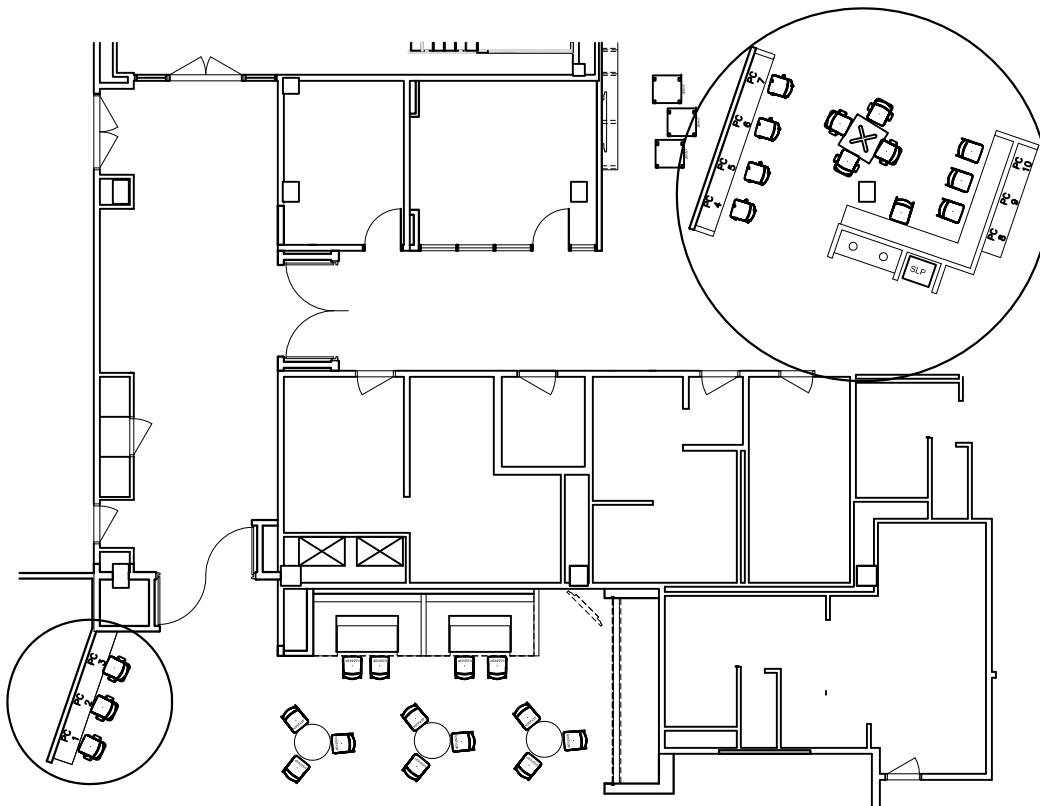

HUBBARD HALL SOUTH ENGAGEMENT CENTER COMPUTERS

LEGEND

- 10 PC PERSONAL COMPUTER
- 10  34"H COMPUTER STATIONS
- 7  ERGONOMIC STOOL
-  SLP SELF-SERVE LASER PRINTER

IT SERVICES
MICHIGAN STATE UNIVERSITY
DRAWN BY: MSU INTERIOR DESIGN SERVICES
REVISED BY: CHRISTIE BUCKHOLTZ
DATE: MAY 3, 2011
SCALE: $\frac{1}{16}'' = 1'-0''$