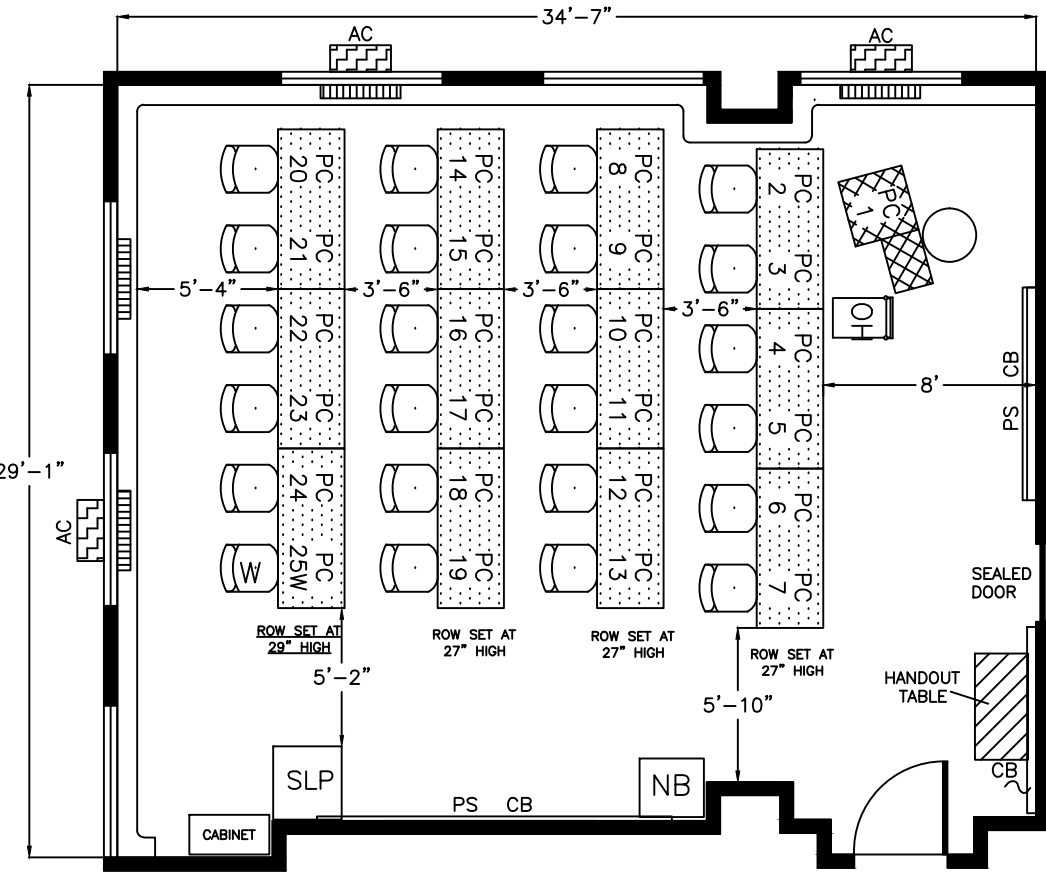

12 OLDS HALL COMPUTER LAB

LEGEND

- | | | |
|----|----|---|
| 25 | PC | PERSONAL COMPUTER |
| | CB | CHALK BOARD |
| | W | WHEELCHAIR ACCESSIBLE STATION |
| | NB | NETWORK BOX |
| | OH | OVERHEAD PROJECTOR |
| | PS | 8' PROJECTION SCREEN |
| 24 | | ERGONOMIC CHAIR |
| 1 | | 4' X 2' HANDOUT TABLE |
| 12 | | 6' X 2'-6" TABLE |
| | | INSTRUCTOR TECH CART |
| | | REGISTER |
| | | AIR CONDITIONER |
| | | SELF SERVE LASER PRINTER (WITH TABLOID) |

- * 960 SQUARE FEET
- * WINDOW AIR CONDITIONERS
- * CEILING HEIGHT: 9'-2"

IT SERVICES
 MICHIGAN STATE UNIVERSITY
 DRAWN BY: A. MEYER
 DATE: NOVEMBER 4, 2008
 REVISED BY: J. PAYNE
 DATE: MAY 29, 2014
 SCALE: NO SCALE