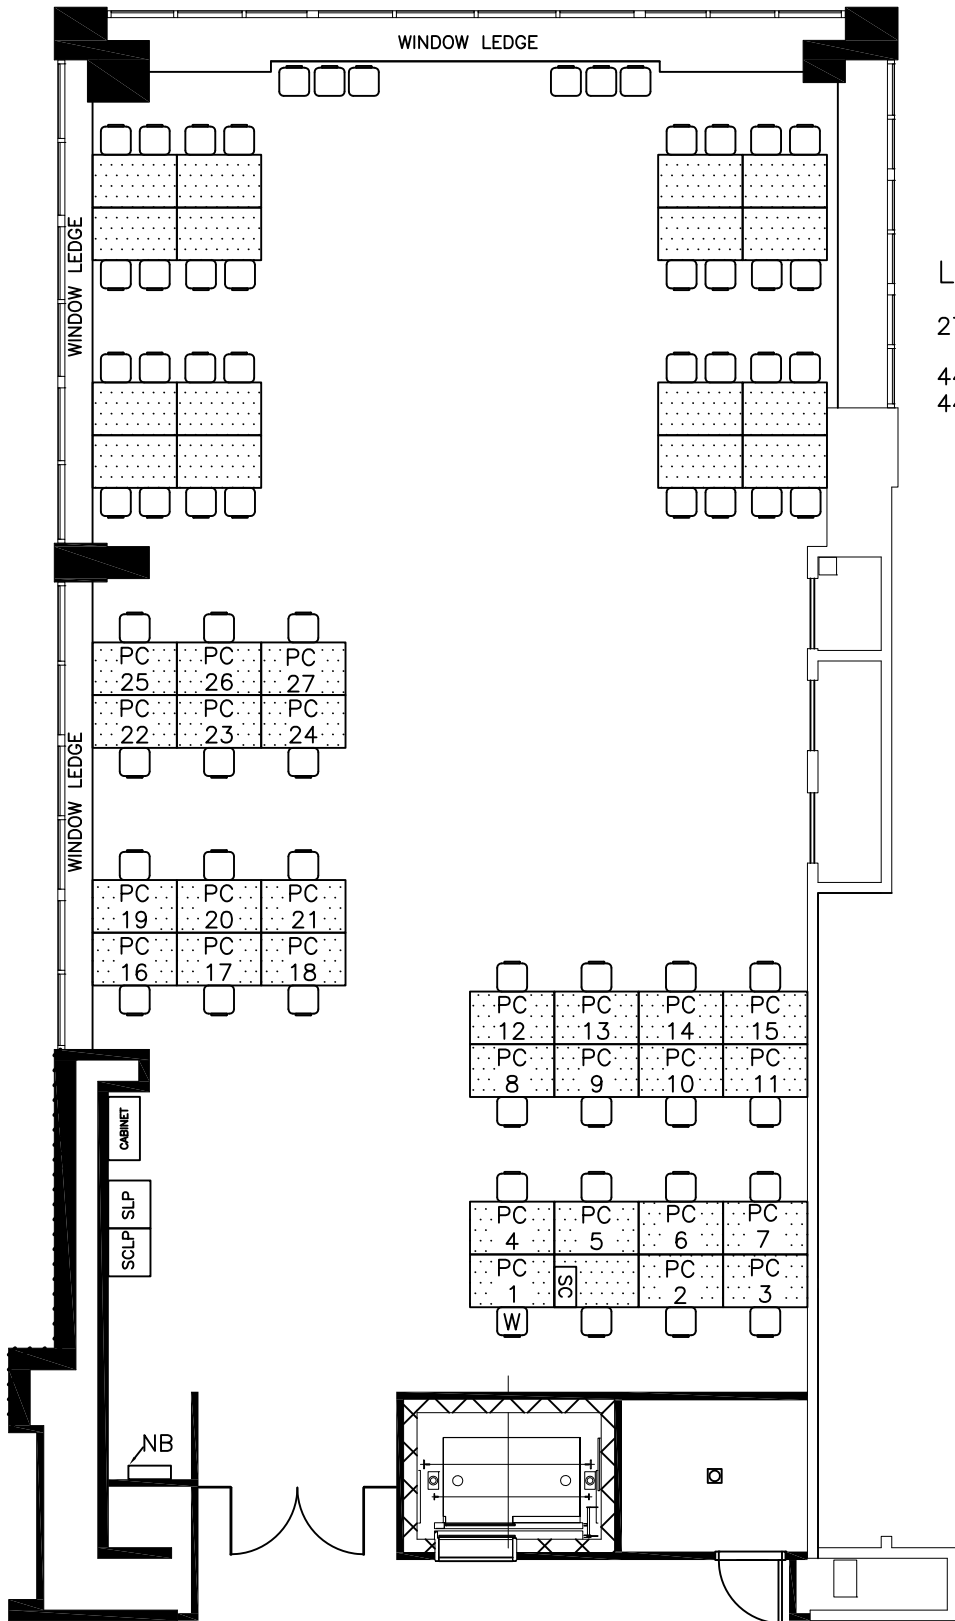

4
N C4 WEST SHAW COMPUTER LAB

LEGEND

- 27 PC PERSONAL COMPUTER
- NB WALL MOUNTED NETWORK BOX
- 44 □ STACKING CHAIR
- 44 ▨ 4' X 2'-6" TABLE
- SLP SELF-SERVE LASER PRINTER
- SCLP SELF-SERVE COLOR LASER PRINTER
- SC SCANNER
- W WHEELCHAIR ACCESSIBLE STATION