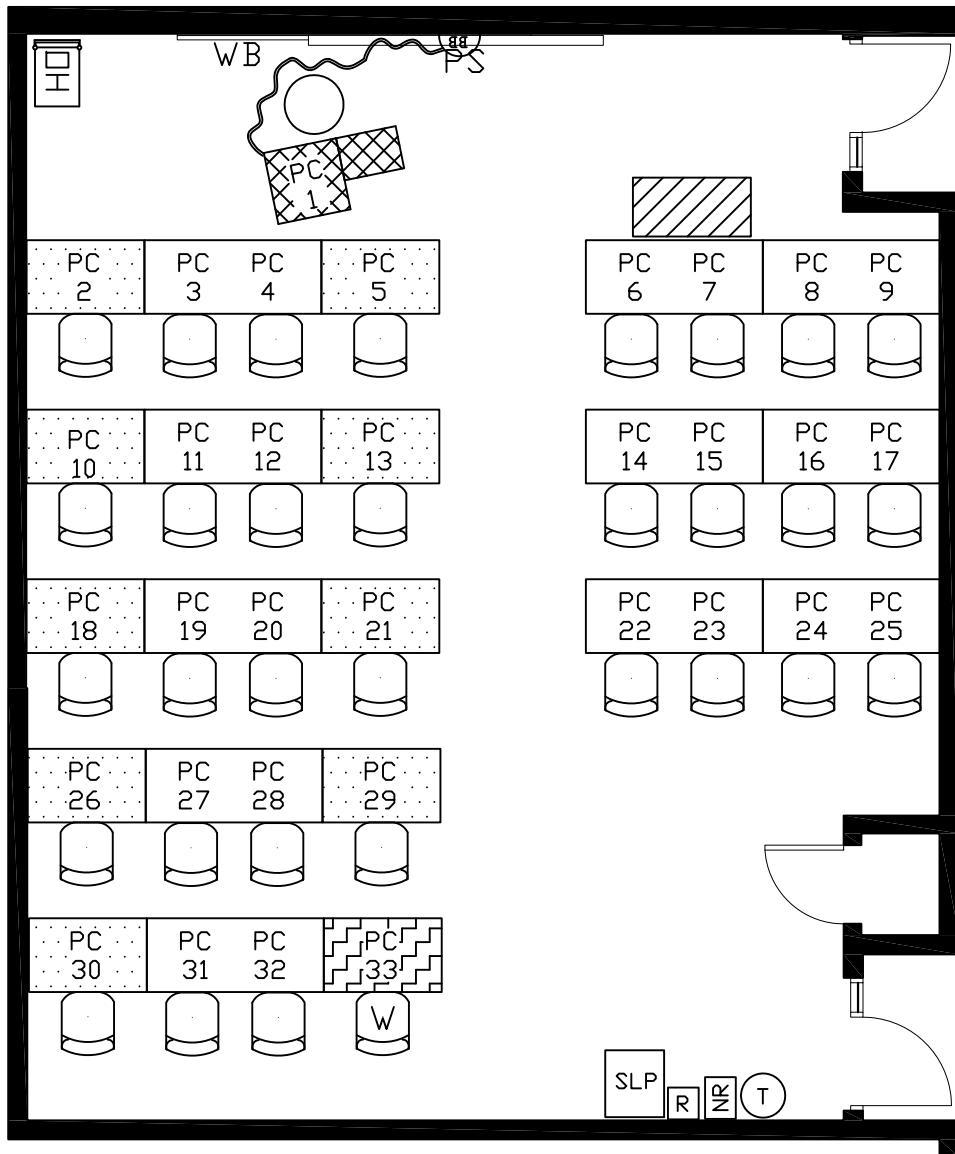

B102 WELLS HALL COMPUTER LAB

LEGEND

- 33 PC PERSONAL COMPUTER
- WB WHITE BOARD
- OH OVERHEAD PROJECTOR
- PS PROJECTION SCREEN
- SLP SELF SERVE LASER PRINTER
- W WHEELCHAIR ACCESSIBLE STATION
- 32 ERGONOMIC CHAIR
- 1 4' X 2' HANDOUT TABLE
- 9 4' X 2'-6" TABLE
- 1 4' X 2'-6" POWERED ACCESSIBLE TABLE
- 11 6' X 2'-6" TABLE
- INSTRUCTOR TECH CART
- INSTRUCTOR STOOL
- BUD BOX
- TRASH CAN
- RECYCLING
- NEWSPAPER RECYCLING

IT SERVICES

MICHIGAN STATE UNIVERSITY

DRAWN BY: BECKY SCHMID

DATE: MARCH 23, 2012

REVISED BY: BECKY SCHMID

DATE: SEPTEMBER 11, 2012

SCALE: NO SCALE

- * AIR CONDITIONED
- * 1,088 SQUARE FEET
- * CEILING MOUNTED DATA PROJECTOR