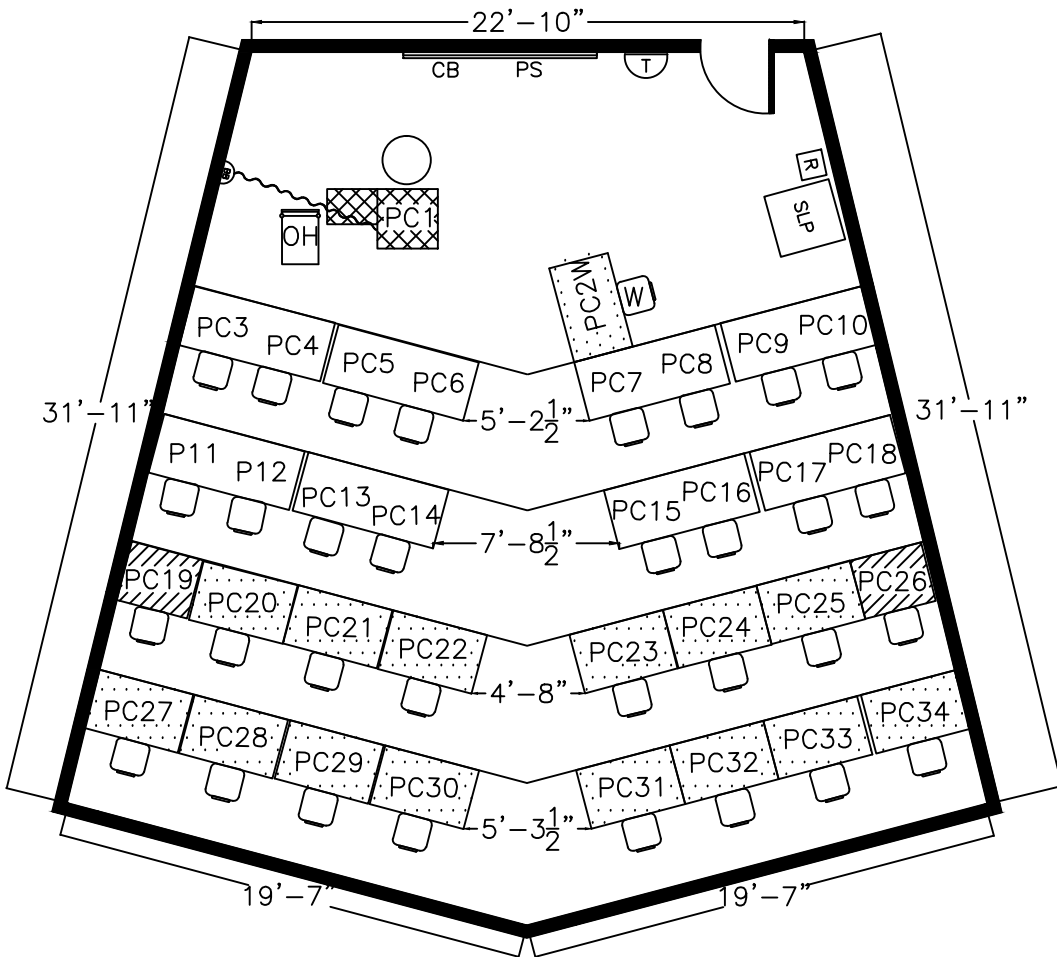

4
N

B110G WELLS COMPUTER LAB

LEGEND

34	PC	PERSONAL COMPUTER
1	W	WHEELCHAIR ACCESSIBLE
	CB	CHALK BOARD
	OH	OVERHEAD PROJECTOR
	PS	PROJECTION SCREEN
33	□	STACKING CHAIR
2	▨	3' X 2'-6" TABLE
15	▤	4' X 2'-6" TABLE
8	▥	6' X 2'-6" TABLE
1	▩	INSTRUCTOR TECH CART
1	○	INSTRUCTOR STOOL
	SLP	SELF-SERVE LASER PRINTER
	T	TRASH CAN
	R	RECYCLING

IT SERVICES
 MICHIGAN STATE UNIVERSITY
 MEASURED BY: BRITNEY REINKENSMAYER
 DATE: AUGUST 30, 2011
 REVISED BY: JAMIE PAYNE
 DATE: MAY 29, 2014
 SCALE: NONE

- * 1,039 SQUARE FEET
- * AIR CONDITIONED
- * CEILING MOUNTED DATA PROJECTOR
- * ROWS OF COMPUTERS ARE ON STEPS
- * PAPER CABINET LOCATED IN B110 LOBBY AREA