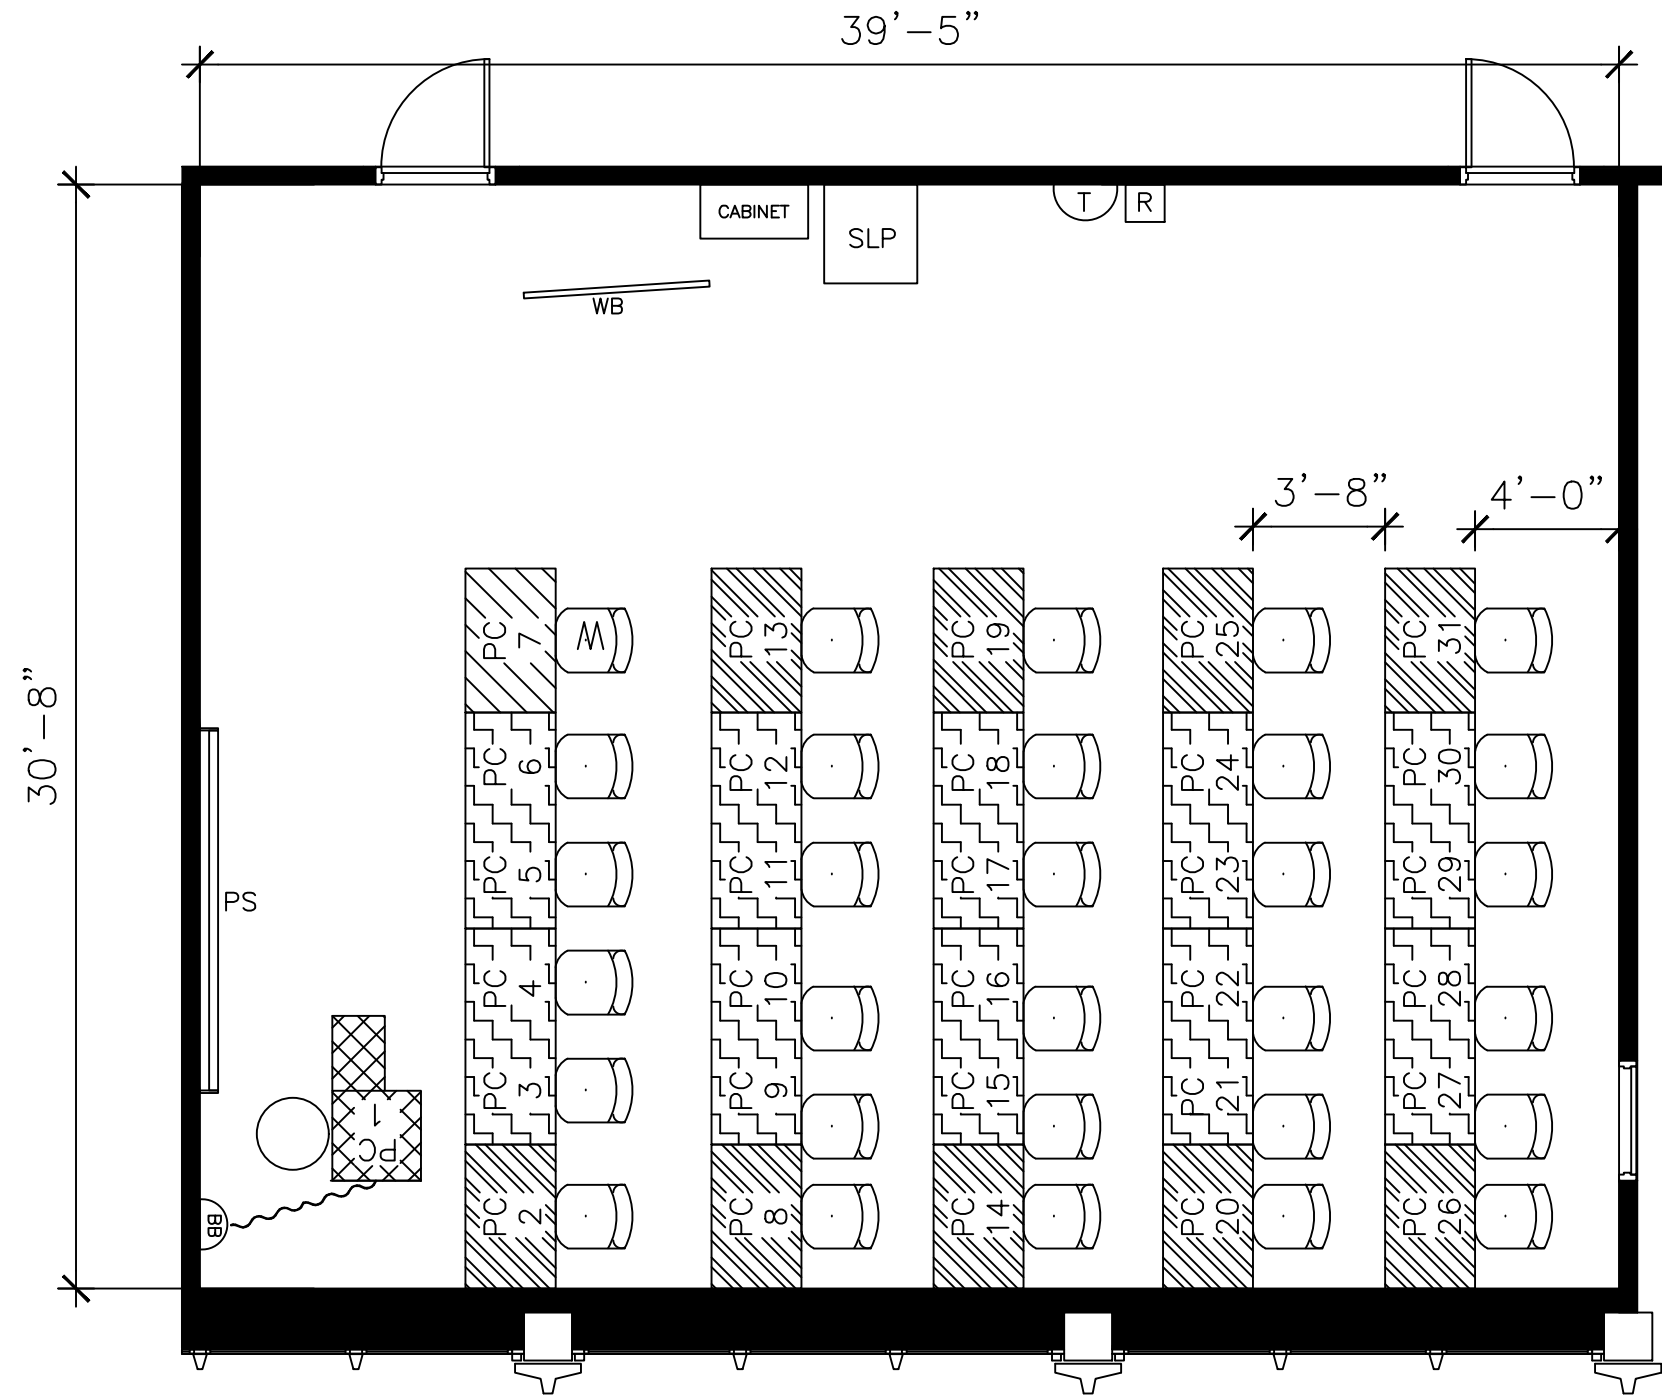

4
N
235 CHEMISTRY COMPUTER LAB

LEGEND

- 31 PC PERSONAL COMPUTER
- PS PROJECTION SCREEN
- W WHEELCHAIR ACCESSIBLE STATION
- WB MOBILE WHITEBOARD
- 30 NON-UPHOLSTERED ERGONOMIC CHAIR
- 10 6' X 2'-6" TABLE
- 9 4' X 2'-6" TABLE
- 1 4' X 2'-6" POWERED ACCESSIBLE TABL
- INSTRUCTOR TECH CART
- INSTRUCTOR STOOL
- SELF SERVE LASER PRINTER
- PAPER CABINET
- TRASH CAN
- RECYCLING
- BUD BOX

IT SERVICES
MICHIGAN STATE UNIVERSITY
DRAWN BY: N.CHIDYAONGA
DATE: 8/11/16

*1,209 SQUARE FEET
*CEILING MOUNTED DATA PROJECTOR
*AIR CONDITIONED